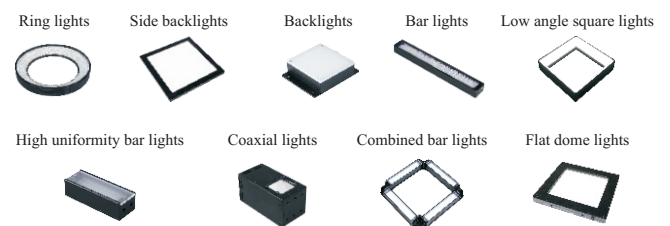

## Application Cases

- ◆ Medical (recognition of vascular nets; eye tracking)
- ◆ Packaging (transparent plastic materials)
- ◆ Cloth and textile
- ◆ Electronics and semiconductors
- ◆ Pharmaceutical industry
- ◆ LCD, OLED

## Customization Options

- Wavelength
- Size
- Light combination
- Mount method
- IR ring angle
- Individual control of different sections

Camera Spectrum Chart

Uniformity Chart

IR versions are available for the following lights with the same dimensions

## Application Example

Inspected item: Localization of specific areas on screens

Original Image

Result Image