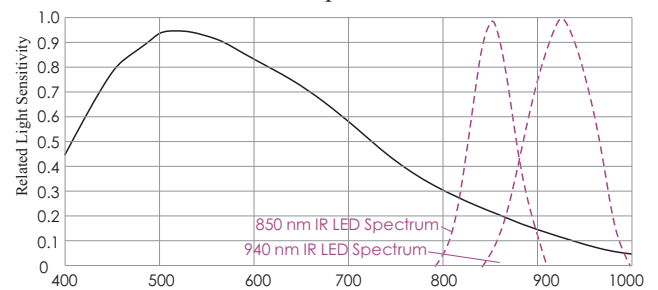

## Customization Options

- Wavelength
- Size
- Light combination
- Mount method
- IR ring angle
- Individual control of different sections

Camera Spectrum Chart

Uniformity Chart

IR versions are available for the following lights with the same dimensions