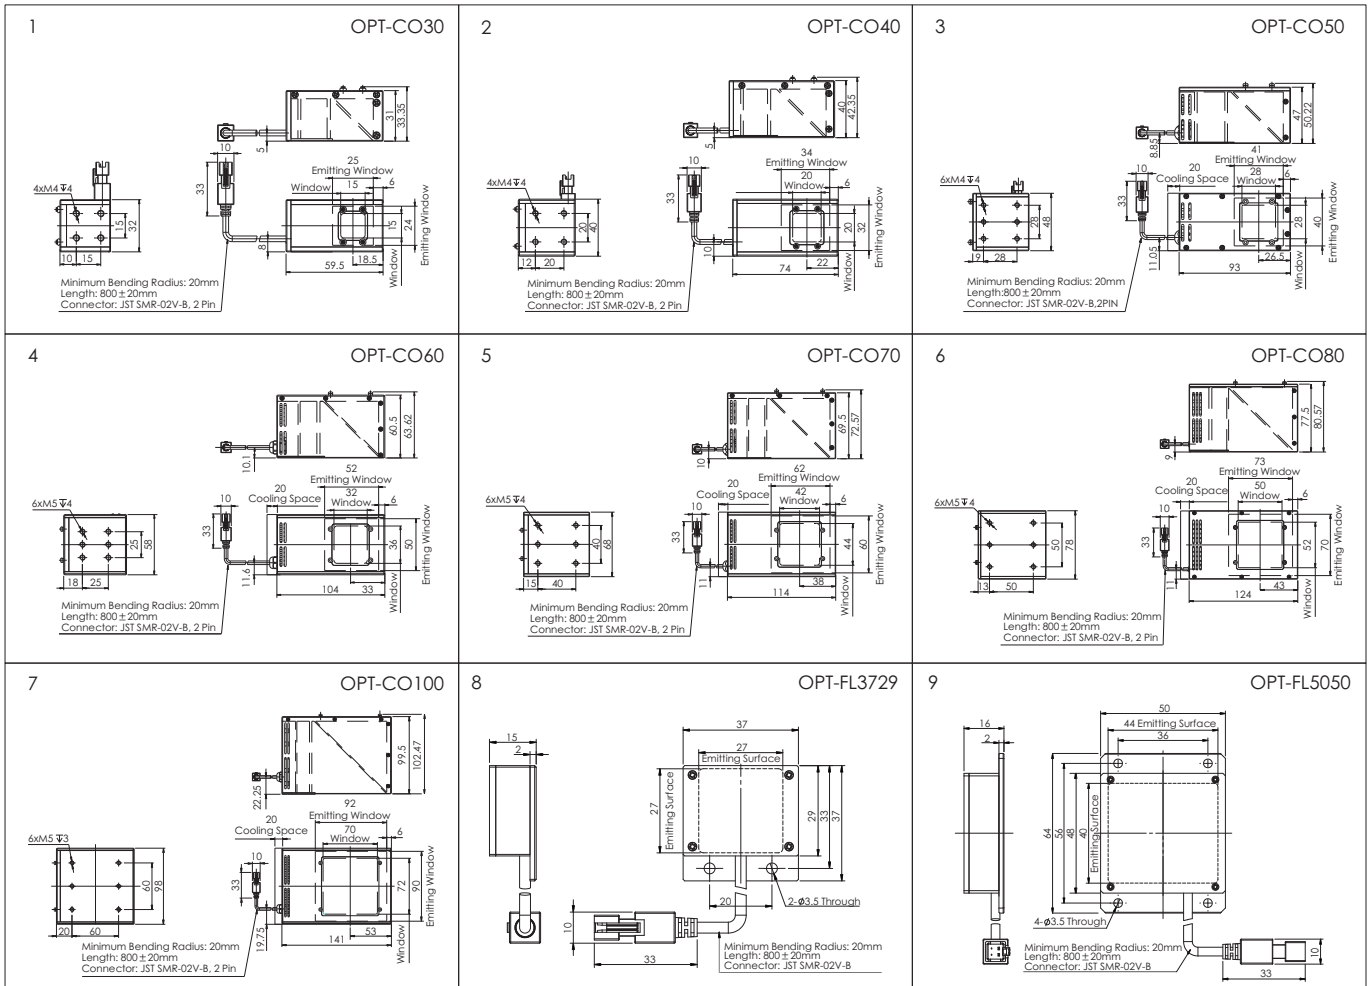

## Customization Options

- Wavelength
- Size
- Light combination
- Mount method
- IR ring angle
- Individual control of different sections

Camera Spectrum Chart

Uniformity Chart

IR versions are available for the following lights with the same dimensions

## Application Example

Inspected item: Localization of specific areas on screens

Original Image

Result Image

## Dimensional Drawings [mm]

Dimensional Drawings [mm]

Dimensional Drawings [mm]