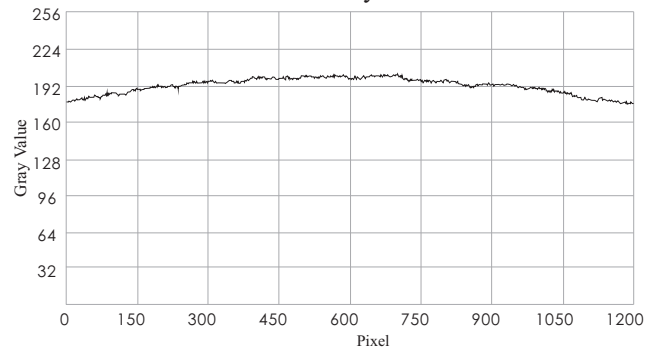

## Customization Options

- Wavelength
- Size
- Light combination
- Mount method
- IR ring angle
- Individual control of different sections

Camera Spectrum Chart

Uniformity Chart

IR versions are available for the following lights with the same dimensions

## Application Example

Inspected item: Localization of specific areas on screens

Original Image

Result Image