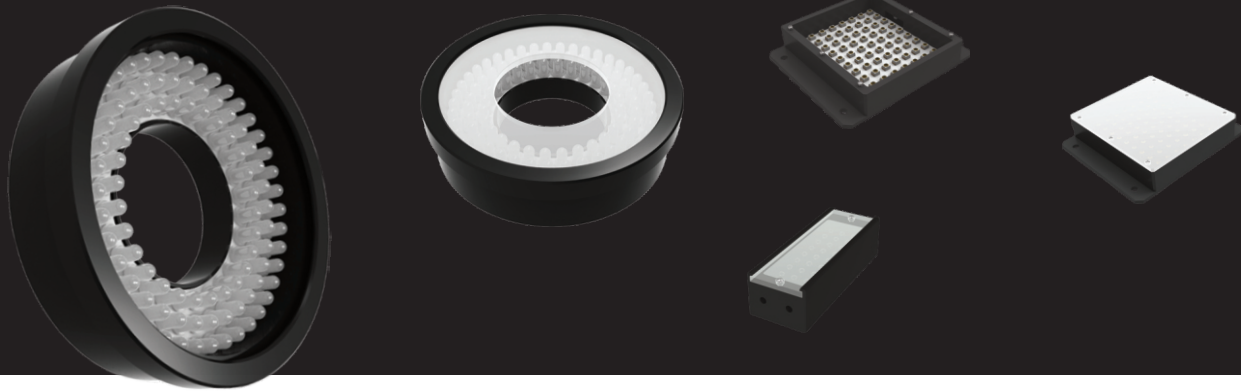

# IR Lights OPT-XX-IR series

## Product Features

- 1 Available in various shapes and illumination angles
- 2 Available with 850 nm and 940 nm wavelength

## Application Cases

- ◆ Medical (recognition of vascular nets; eye tracking)
- ◆ Packaging (transparent plastic materials)
- ◆ Cloth and textile
- ◆ Electronics and semiconductors
- ◆ Pharmaceutical industry
- ◆ LCD, OLED

## Application Example

Inspected item: Localization of specific areas on screens

Original Image

Result Image